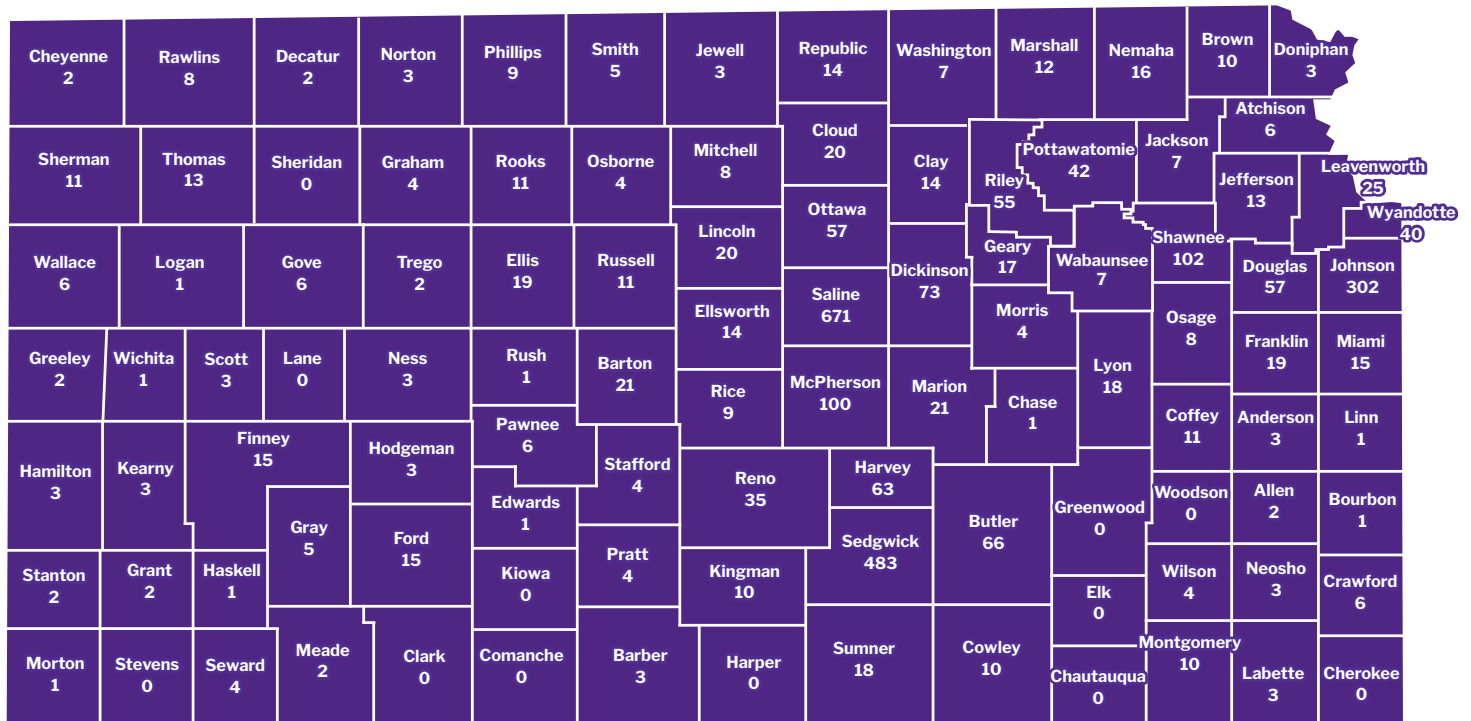

# COLLEGE OF TECHNOLOGY AND AVIATION BY COUNTY

Allen	2	Finney	15	Logan	1	Rooks	11
Anderson	3	Ford	15	Lyon	18	Rush	1
Atchison	6	Franklin	19	Marion	21	Russell	11
Barber	3	Geary	17	Marshall	12	Saline	671
Barton	21	Gove	6	McPherson	100	Scott	3
Bourbon	1	Graham	4	Meade	2	Sedgwick	483
Brown	10	Grant	2	Miami	15	Seward	4
Butler	66	Gray	5	Mitchell	8	Shawnee	102
Chase	1	Greeley	2	Montgomery	10	Sheridan	0
Chautauqua	0	Greenwood	0	Morris	4	Sherman	11
Cherokee	0	Hamilton	3	Morton	1	Smith	5
Cheyenne	2	Harper	0	Nemaha	16	Stafford	4
Clark	0	Harvey	63	Neosho	3	Stanton	2
Clay	14	Haskell	1	Ness	3	Stevens	0
Cloud	20	Hodgeman	3	Norton	3	Sumner	18
Coffey	11	Jackson	7	Osage	8	Thomas	13
Comanche	0	Jefferson	13	Osborne	4	Trego	2
Cowley	10	Jewell	3	Ottawa	57	Wabaunsee	7
Crawford	6	Johnson	302	Pawnee	6	Wallace	6
Decatur	2	Kearny	3	Phillips	9	Washington	7
Dickinson	73	Kingman	10	Pottawatomie	42	Wichita	1
Doniphan	3	Kiowa	0	Pratt	4	Wilson	4
Douglas	57	Labette	3	Rawlins	8	Woodson	0
Edwards	1	Lane	0	Reno	35	Wyandotte	40
Elk	0	Leavenworth	25	Republic	14		
Ellis	19	Lincoln	20	Rice	9		
Ellsworth	14	Linn	1	Riley	55		

**TOTAL 2,761**