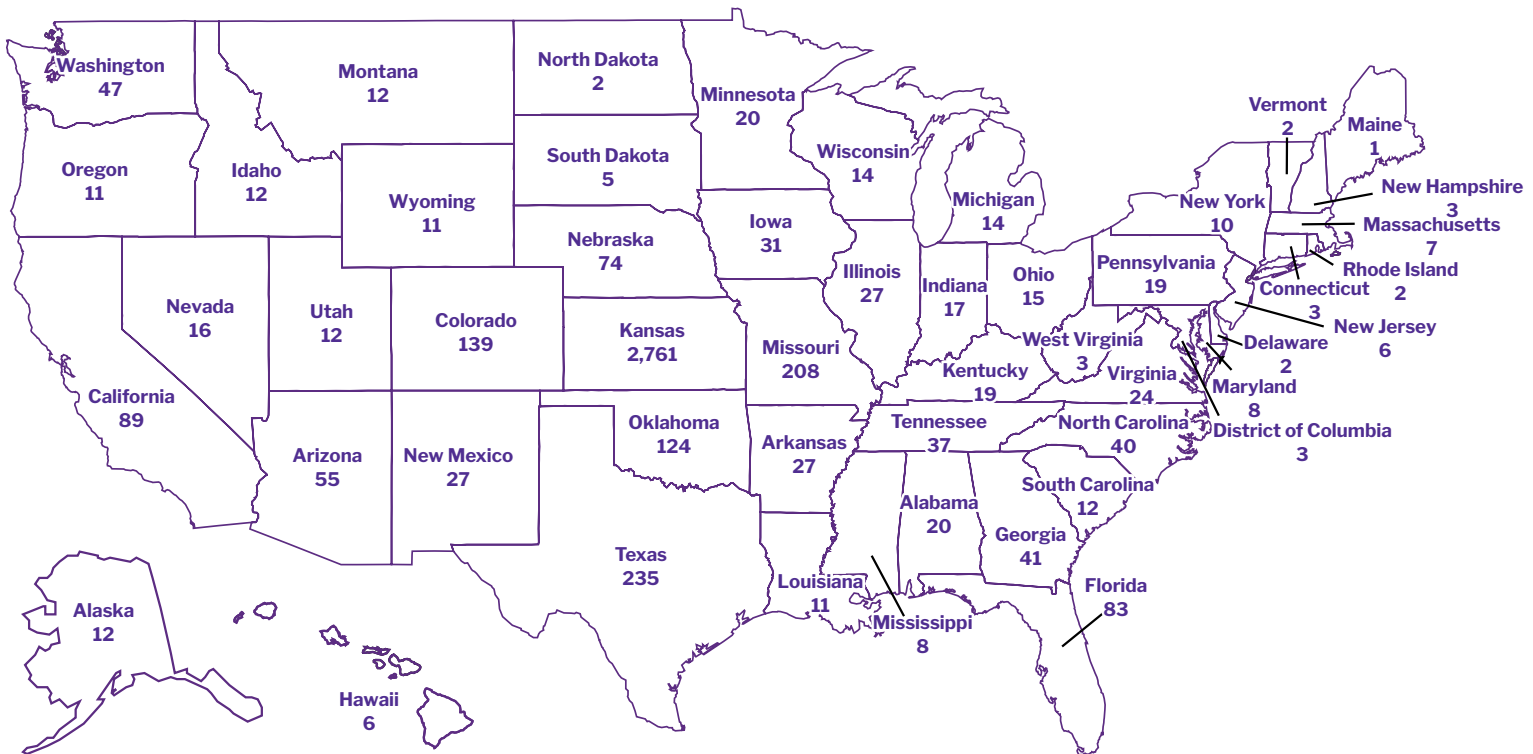

COLLEGE OF TECHNOLOGY AND AVIATION BY STATE & TERRITORY

Alabama	20	Massachusetts	7	Tennessee	37
Alaska	12	Michigan	14	Texas	235
Arizona	55	Minnesota	20	Utah	12
Arkansas	27	Mississippi	8	Vermont	2
California	89	Missouri	208	Virginia	24
Colorado	139	Montana	12	Washington	47
Connecticut	3	Nebraska	74	West Virginia	3
Delaware	2	Nevada	16	Wisconsin	14
District of Columbia	3	New Hampshire	3	Wyoming	11
Florida	83	New Jersey	6		
Georgia	41	New Mexico	27	U.S. Territories not represented on the map	
Hawaii	6	New York	10	American Samoa	0
Idaho	12	North Carolina	40	Army and Air Force Post Offices - Europe	3
Illinois	27	North Dakota	2	Army and Air Force Post Offices - Pacific	2
Indiana	17	Ohio	15	Guam	0
Iowa	31	Oklahoma	124	Northern Mariana Islands	0
Kansas	2,761	Oregon	11	Puerto Rico	0
Kentucky	19	Pennsylvania	19	Virgin Islands	0
Louisiana	11	Rhode Island	2		
Maine	1	South Carolina	12		
Maryland	8	South Dakota	5		

TOTAL
4,392