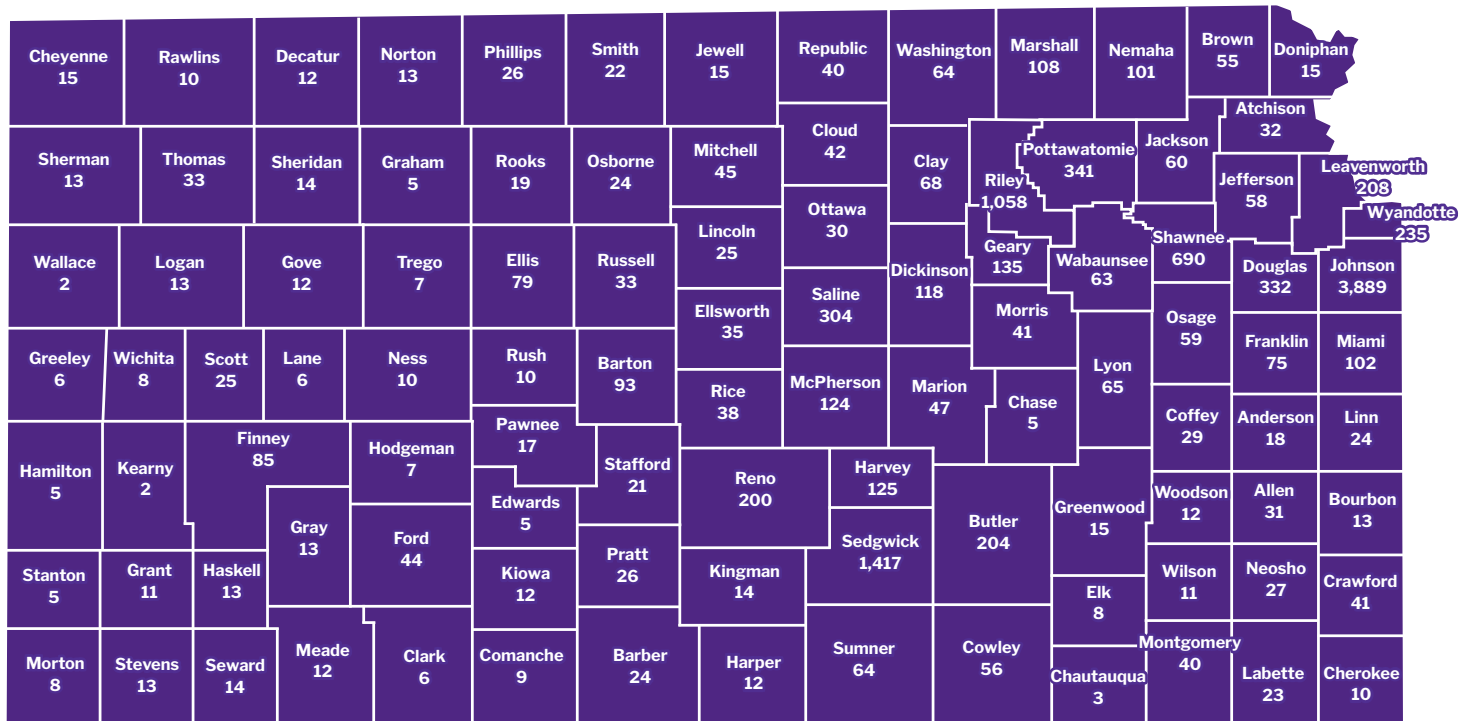

# COLLEGE OF HEALTH AND HUMAN SCIENCES BY COUNTY

Allen	31	Finney	85	Logan	13	Rooks	19
Anderson	18	Ford	44	Lyon	65	Rush	10
Atchison	32	Franklin	75	Marion	47	Russell	33
Barber	24	Geary	135	Marshall	108	Saline	304
Barton	93	Gove	12	McPherson	124	Scott	25
Bourbon	13	Graham	5	Meade	12	Sedgwick	1,417
Brown	55	Grant	11	Miami	102	Seward	14
Butler	204	Gray	13	Mitchell	45	Shawnee	690
Chase	5	Greeley	6	Montgomery	40	Sheridan	14
Chautauqua	3	Greenwood	15	Morris	41	Sherman	13
Cherokee	10	Hamilton	5	Morton	8	Smith	22
Cheyenne	15	Harper	12	Nemaha	101	Stafford	21
Clark	6	Harvey	125	Neosho	27	Stanton	5
Clay	68	Haskell	13	Ness	10	Stevens	13
Cloud	42	Hodgeman	7	Norton	13	Sumner	64
Coffey	29	Jackson	60	Osage	59	Thomas	33
Comanche	9	Jefferson	58	Osborne	24	Trego	7
Cowley	56	Jewell	15	Ottawa	30	Wabaunsee	63
Crawford	41	Johnson	3,889	Pawnee	17	Wallace	2
Decatur	12	Kearny	2	Phillips	26	Washington	64
Dickinson	118	Kingman	14	Pottawatomie	341	Wichita	8
Doniphan	15	Kiowa	12	Pratt	26	Wilson	11
Douglas	332	Labette	23	Rawlins	10	Woodson	12
Edwards	5	Lane	6	Reno	200	Wyandotte	235
Elk	8	Leavenworth	208	Republic	40		
Ellis	79	Lincoln	25	Rice	38		
Ellsworth	35	Linn	24	Riley	1,058		

**TOTAL 11,981**

# COLLEGE OF HEALTH AND HUMAN SCIENCES BY STATE & TERRITORY

Alabama	95	Massachusetts	77	Tennessee	200
Alaska	39	Michigan	120	Texas	1,440
Arizona	358	Minnesota	202	Utah	108
Arkansas	172	Mississippi	30	Vermont	15
California	628	Missouri	1,589	Virginia	231
Colorado	972	Montana	43	Washington	279
Connecticut	45	Nebraska	416	West Virginia	16
Delaware	17	Nevada	71	Wisconsin	144
District of Columbia	19	New Hampshire	24	Wyoming	45
Florida	528	New Jersey	108		
Georgia	235	New Mexico	74		
Hawaii	46	New York	199		
Idaho	69	North Carolina	288		
Illinois	335	North Dakota	21		
Indiana	134	Ohio	142		
Iowa	203	Oklahoma	381		
Kansas	11,981	Oregon	160		
Kentucky	70	Pennsylvania	137		
Louisiana	46	Rhode Island	19		
Maine	26	South Carolina	143		
Maryland	105	South Dakota	41		