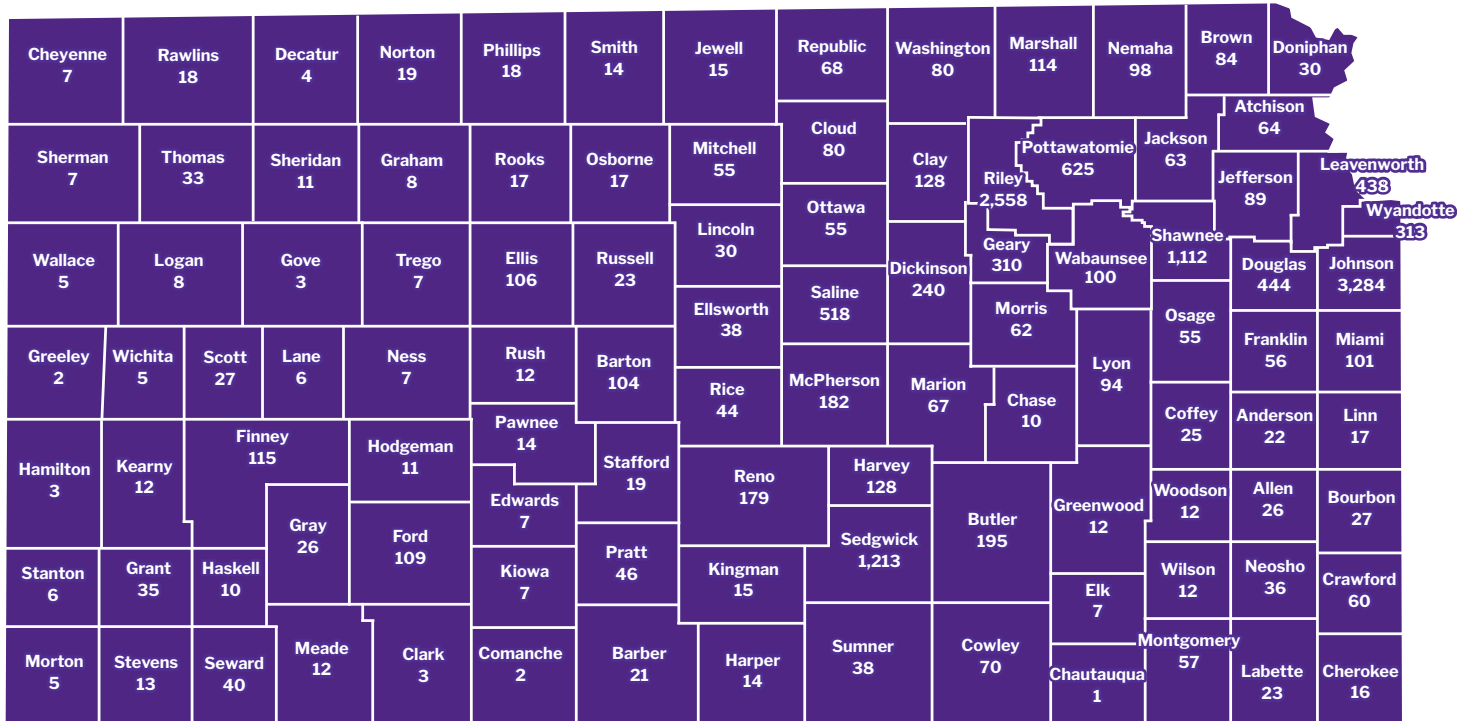

GRADUATE SCHOOL BY COUNTY

Allen	26	Finney	115	Logan	8	Rooks	17
Anderson	22	Ford	109	Lyon	94	Rush	12
Atchison	64	Franklin	56	Marion	67	Russell	23
Barber	21	Geary	310	Marshall	114	Saline	518
Barton	104	Gove	3	McPherson	182	Scott	27
Bourbon	27	Graham	8	Meade	12	Sedgwick	1,213
Brown	84	Grant	35	Miami	101	Seward	40
Butler	195	Gray	26	Mitchell	55	Shawnee	1,112
Chase	10	Greeley	2	Montgomery	57	Sheridan	11
Chautauqua	1	Greenwood	12	Morris	62	Sherman	7
Cherokee	16	Hamilton	3	Morton	5	Smith	14
Cheyenne	7	Harper	14	Nemaha	98	Stafford	19
Clark	3	Harvey	128	Neosho	36	Stanton	6
Clay	128	Haskell	10	Ness	7	Stevens	13
Cloud	80	Hodgeman	11	Norton	19	Sumner	38
Coffey	25	Jackson	63	Osage	55	Thomas	33
Comanche	2	Jefferson	89	Osborne	17	Trego	7
Cowley	70	Jewell	15	Ottawa	55	Wabaunsee	100
Crawford	60	Johnson	3,284	Pawnee	14	Wallace	5
Decatur	4	Kearny	12	Phillips	18	Washington	80
Dickinson	240	Kingman	15	Pottawatomie	625	Wichita	5
Doniphan	30	Kiowa	7	Pratt	46	Wilson	12
Douglas	444	Labette	23	Rawlins	18	Woodson	12
Edwards	7	Lane	6	Reno	179	Wyandotte	313
Elk	7	Leavenworth	438	Republic	68		
Ellis	106	Lincoln	30	Rice	44		
Ellsworth	38	Linn	17	Riley	2,558		

TOTAL 14,913

GRADUATE SCHOOL BY STATE & TERRITORY

Alabama	254	Massachusetts	350	Tennessee	388
Alaska	63	Michigan	453	Texas	2,576
Arizona	553	Minnesota	646	Utah	300
Arkansas	333	Mississippi	110	Vermont	29
California	2,020	Missouri	2,563	Virginia	888
Colorado	1,355	Montana	120	Washington	728
Connecticut	150	Nebraska	810	West Virginia	51
Delaware	70	Nevada	164	Wisconsin	445
District of Columbia	56	New Hampshire	64	Wyoming	102
Florida	988	New Jersey	407		
Georgia	599	New Mexico	244		
Hawaii	77	New York	588		
Idaho	185	North Carolina	782		
Illinois	959	North Dakota	90		
Indiana	405	Ohio	522		
Iowa	617	Oklahoma	598		
Kansas	14,913	Oregon	389		
Kentucky	243	Pennsylvania	556		
Louisiana	190	Rhode Island	41		
Maine	63	South Carolina	299		
Maryland	456	South Dakota	147		