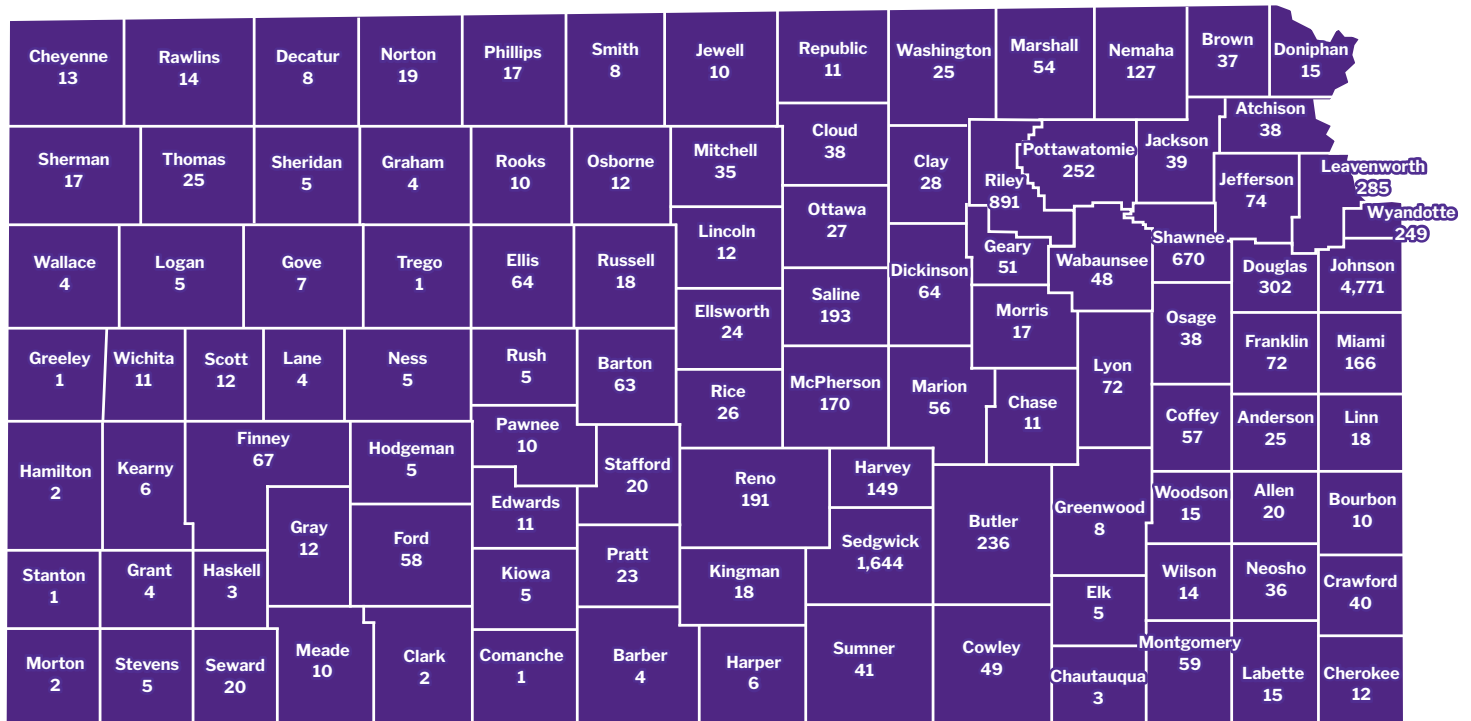

COLLEGE OF ENGINEERING BY COUNTY

Allen	20	Finney	67	Logan	5	Rooks	10
Anderson	25	Ford	58	Lyon	72	Rush	5
Atchison	38	Franklin	72	Marion	56	Russell	18
Barber	4	Geary	51	Marshall	54	Saline	193
Barton	63	Gove	7	McPherson	170	Scott	12
Bourbon	10	Graham	4	Meade	10	Sedgwick	1,644
Brown	37	Grant	4	Miami	166	Seward	20
Butler	236	Gray	12	Mitchell	35	Shawnee	670
Chase	11	Greeley	1	Montgomery	59	Sheridan	5
Chautauqua	3	Greenwood	8	Morris	17	Sherman	17
Cherokee	12	Hamilton	2	Morton	2	Smith	8
Cheyenne	13	Harper	6	Nemaha	127	Stafford	20
Clark	2	Harvey	149	Neosho	36	Stanton	1
Clay	28	Haskell	3	Ness	5	Stevens	5
Cloud	38	Hodgeman	5	Norton	19	Sumner	41
Coffey	57	Jackson	39	Osage	38	Thomas	25
Comanche	1	Jefferson	74	Osborne	12	Trego	1
Cowley	49	Jewell	10	Ottawa	27	Wabaunsee	48
Crawford	40	Johnson	4,771	Pawnee	10	Wallace	4
Decatur	8	Kearny	6	Phillips	17	Washington	25
Dickinson	64	Kingman	18	Pottawatomie	252	Wichita	11
Doniphan	15	Kiowa	5	Pratt	23	Wilson	14
Douglas	302	Labette	15	Rawlins	14	Woodson	15
Edwards	11	Lane	4	Reno	191	Wyandotte	249
Elk	5	Leavenworth	285	Republic	11		
Ellis	64	Lincoln	12	Rice	26		
Ellsworth	24	Linn	18	Riley	891		

TOTAL 12,292

COLLEGE OF ENGINEERING BY STATE & TERRITORY

Alabama	109	Massachusetts	152	Tennessee	214
Alaska	26	Michigan	241	Texas	2,498
Arizona	526	Minnesota	223	Utah	85
Arkansas	177	Mississippi	39	Vermont	13
California	1,409	Missouri	1,816	Virginia	401
Colorado	1,326	Montana	39	Washington	501
Connecticut	60	Nebraska	396	West Virginia	9
Delaware	30	Nevada	112	Wisconsin	139
District of Columbia	18	New Hampshire	45	Wyoming	31
Florida	563	New Jersey	191		
Georgia	258	New Mexico	203		
Hawaii	26	New York	202		
Idaho	87	North Carolina	336		
Illinois	544	North Dakota	20		
Indiana	158	Ohio	270		
Iowa	301	Oklahoma	604		
Kansas	12,292	Oregon	189		
Kentucky	55	Pennsylvania	210		
Louisiana	71	Rhode Island	10		
Maine	17	South Carolina	133		
Maryland	208	South Dakota	38		