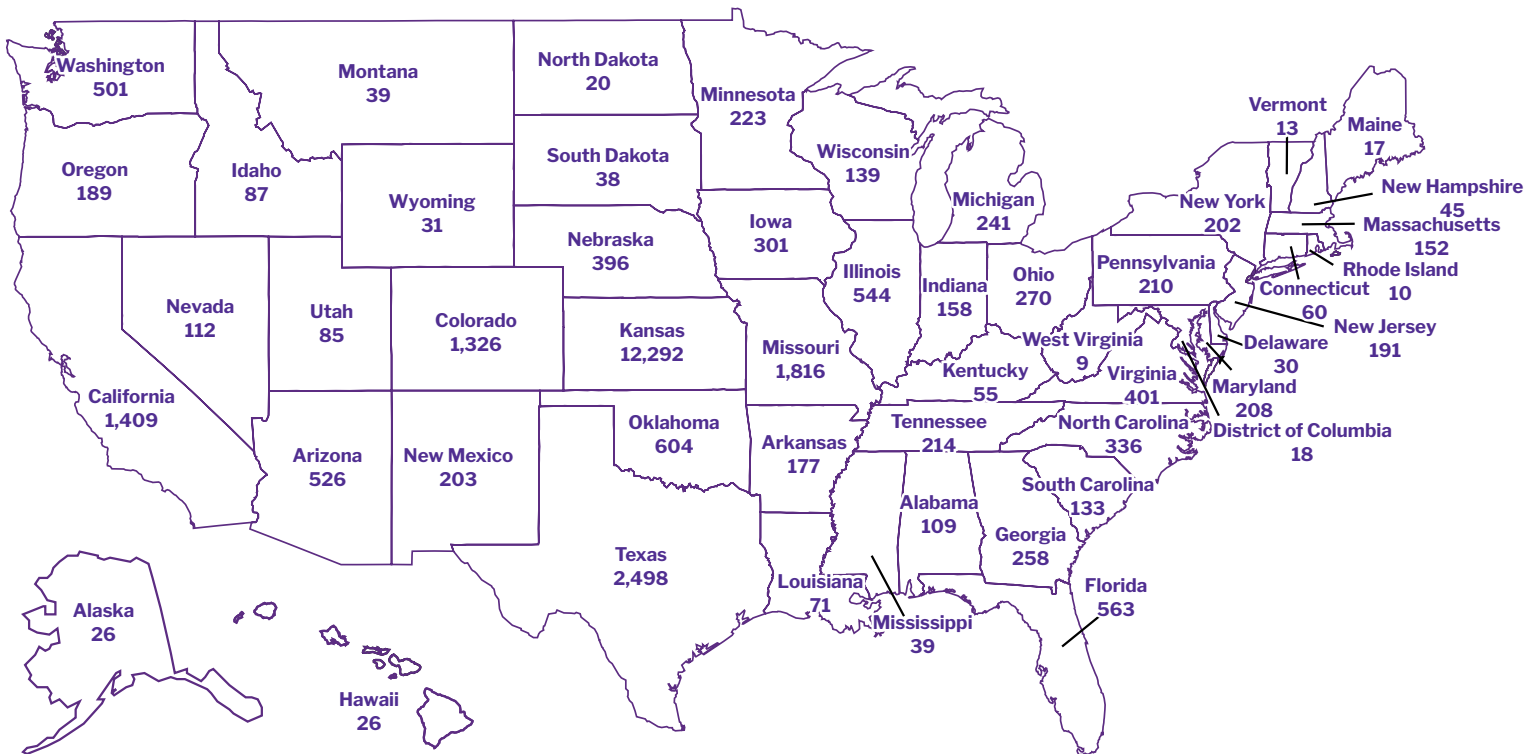

COLLEGE OF ENGINEERING BY COUNTY

Allen	20	Finney	67	Logan	5	Rooks	10
Anderson	25	Ford	58	Lyon	72	Rush	5
Atchison	38	Franklin	72	Marion	56	Russell	18
Barber	4	Geary	51	Marshall	54	Saline	193
Barton	63	Gove	7	McPherson	170	Scott	12
Bourbon	10	Graham	4	Meade	10	Sedgwick	1,644
Brown	37	Grant	4	Miami	166	Seward	20
Butler	236	Gray	12	Mitchell	35	Shawnee	670
Chase	11	Greeley	1	Montgomery	59	Sheridan	5
Chautauqua	3	Greenwood	8	Morris	17	Sherman	17
Cherokee	12	Hamilton	2	Morton	2	Smith	8
Cheyenne	13	Harper	6	Nemaha	127	Stafford	20
Clark	2	Harvey	149	Neosho	36	Stanton	1
Clay	28	Haskell	3	Ness	5	Stevens	5
Cloud	38	Hodgeman	5	Norton	19	Sumner	41
Coffey	57	Jackson	39	Osage	38	Thomas	25
Comanche	1	Jefferson	74	Osborne	12	Trego	1
Cowley	49	Jewell	10	Ottawa	27	Wabaunsee	48
Crawford	40	Johnson	4,771	Pawnee	10	Wallace	4
Decatur	8	Kearny	6	Phillips	17	Washington	25
Dickinson	64	Kingman	18	Pottawatomie	252	Wichita	11
Doniphan	15	Kiowa	5	Pratt	23	Wilson	14
Douglas	302	Labette	15	Rawlins	14	Woodson	15
Edwards	11	Lane	4	Reno	191	Wyandotte	249
Elk	5	Leavenworth	285	Republic	11		
Ellis	64	Lincoln	12	Rice	26		
Ellsworth	24	Linn	18	Riley	891		

TOTAL 12,292

COLLEGE OF ENGINEERING BY STATE & TERRITORY

Alabama	109	Massachusetts	152	Tennessee	214
Alaska	26	Michigan	241	Texas	2,498
Arizona	526	Minnesota	223	Utah	85
Arkansas	177	Mississippi	39	Vermont	13
California	1,409	Missouri	1,816	Virginia	401
Colorado	1,326	Montana	39	Washington	501
Connecticut	60	Nebraska	396	West Virginia	9
Delaware	30	Nevada	112	Wisconsin	139
District of Columbia	18	New Hampshire	45	Wyoming	31
Florida	563	New Jersey	191		
Georgia	258	New Mexico	203		
Hawaii	26	New York	202		
Idaho	87	North Carolina	336		
Illinois	544	North Dakota	20		
Indiana	158	Ohio	270		
Iowa	301	Oklahoma	604		
Kansas	12,292	Oregon	189		
Kentucky	55	Pennsylvania	210		
Louisiana	71	Rhode Island	10		
Maine	17	South Carolina	133		
Maryland	208	South Dakota	38		