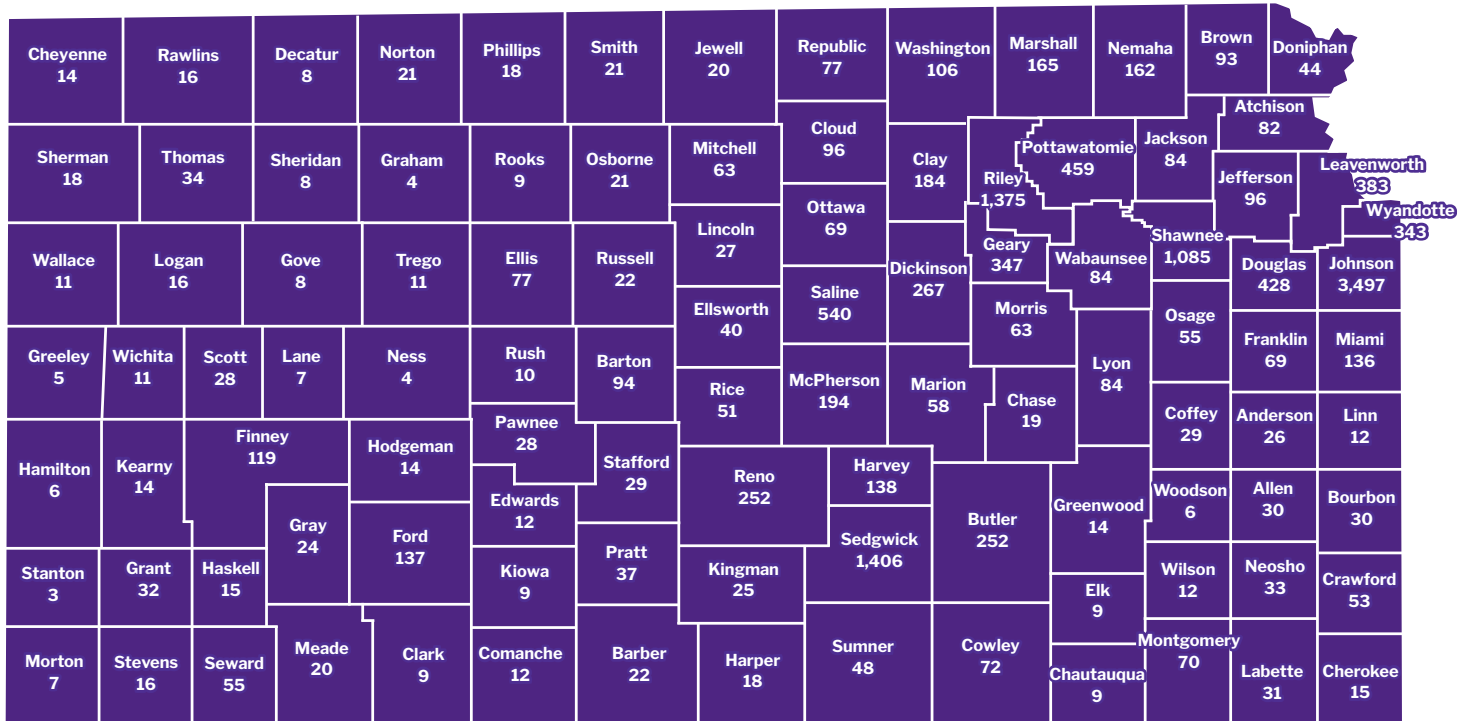

COLLEGE OF EDUCATION BY COUNTY

Allen	30	Finney	119	Logan	16	Rooks	9
Anderson	26	Ford	137	Lyon	84	Rush	10
Atchison	82	Franklin	69	Marion	58	Russell	22
Barber	22	Geary	347	Marshall	165	Saline	540
Barton	94	Gove	8	McPherson	194	Scott	28
Bourbon	30	Graham	4	Meade	20	Sedgwick	1,406
Brown	93	Grant	32	Miami	136	Seward	55
Butler	252	Gray	24	Mitchell	63	Shawnee	1,085
Chase	19	Greeley	5	Montgomery	70	Sheridan	8
Chautauqua	9	Greenwood	14	Morris	63	Sherman	18
Cherokee	15	Hamilton	6	Morton	7	Smith	21
Cheyenne	14	Harper	18	Nemaha	162	Stafford	29
Clark	9	Harvey	138	Neosho	33	Stanton	3
Clay	184	Haskell	15	Ness	4	Stevens	16
Cloud	96	Hodgeman	14	Norton	21	Sumner	48
Coffey	29	Jackson	84	Osage	55	Thomas	34
Comanche	12	Jefferson	96	Osborne	21	Trego	11
Cowley	72	Jewell	20	Ottawa	69	Wabaunsee	84
Crawford	53	Johnson	3,497	Pawnee	28	Wallace	11
Decatur	8	Kearny	14	Phillips	18	Washington	106
Dickinson	267	Kingman	25	Pottawatomie	459	Wichita	11
Doniphan	44	Kiowa	9	Pratt	37	Wilson	12
Douglas	428	Labette	31	Rawlins	16	Woodson	6
Edwards	12	Lane	7	Reno	252	Wyandotte	343
Elk	9	Leavenworth	383	Republic	77		
Ellis	77	Lincoln	27	Rice	51		
Ellsworth	40	Linn	12	Riley	1,375		

TOTAL 14,651

COLLEGE OF EDUCATION BY STATE & TERRITORY

Alabama	107	Massachusetts	62	Tennessee	192
Alaska	45	Michigan	141	Texas	1,195
Arizona	344	Minnesota	157	Utah	172
Arkansas	175	Mississippi	51	Vermont	10
California	564	Missouri	1,427	Virginia	366
Colorado	796	Montana	51	Washington	219
Connecticut	36	Nebraska	389	West Virginia	22
Delaware	19	Nevada	84	Wisconsin	156
District of Columbia	13	New Hampshire	20	Wyoming	38
Florida	454	New Jersey	74		
Georgia	269	New Mexico	105		
Hawaii	49	New York	145		
Idaho	61	North Carolina	309		
Illinois	315	North Dakota	23		
Indiana	178	Ohio	178		
Iowa	244	Oklahoma	395		
Kansas	14,651	Oregon	143		
Kentucky	103	Pennsylvania	162		
Louisiana	105	Rhode Island	19		
Maine	24	South Carolina	141		
Maryland	114	South Dakota	61		