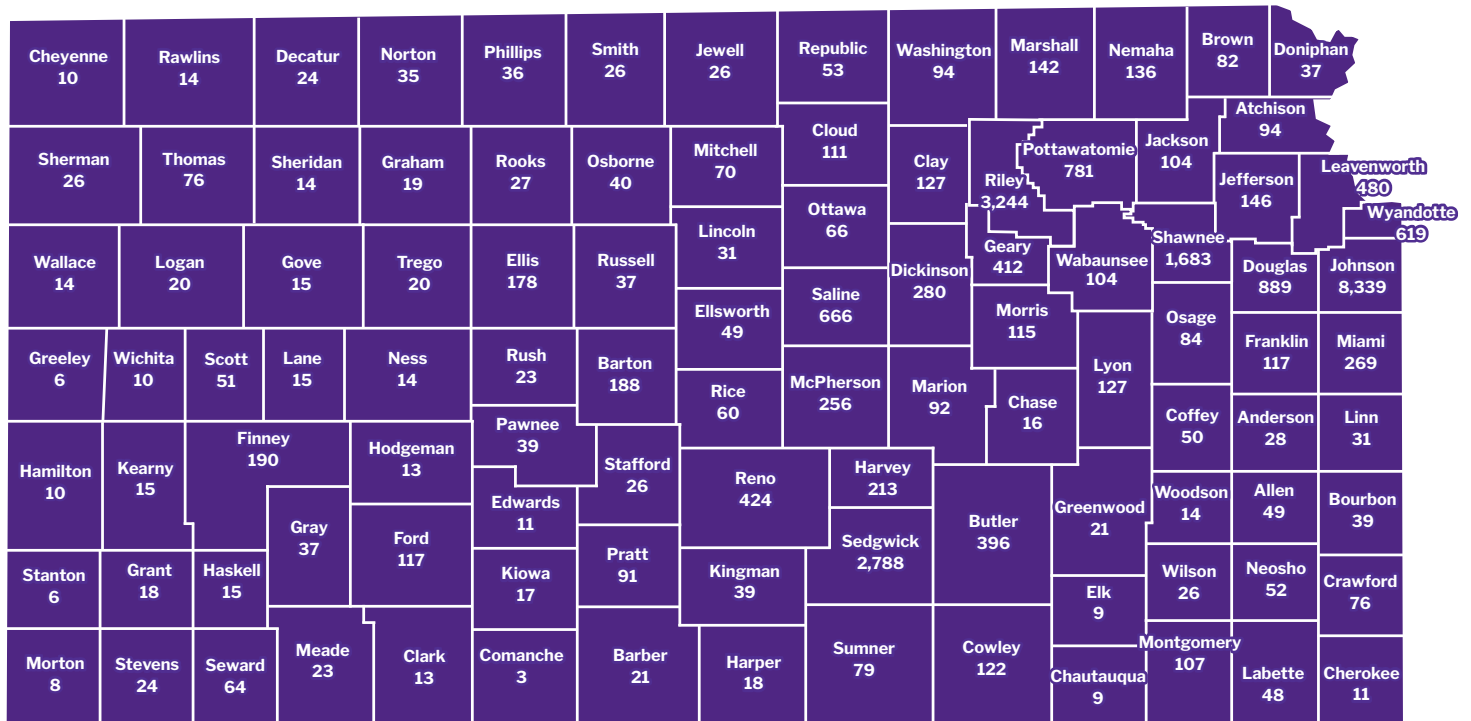

# COLLEGE OF ARTS AND SCIENCES ALUMNI BY COUNTY

Allen	49	Finney	190	Logan	20	Rooks	27
Anderson	28	Ford	117	Lyon	127	Rush	23
Atchison	94	Franklin	117	Marion	92	Russell	37
Barber	21	Geary	412	Marshall	142	Saline	666
Barton	188	Gove	15	McPherson	256	Scott	51
Bourbon	39	Graham	19	Meade	23	Sedgwick	2,788
Brown	82	Grant	18	Miami	269	Seward	64
Butler	396	Gray	37	Mitchell	70	Shawnee	1,683
Chase	16	Greeley	6	Montgomery	107	Sheridan	14
Chautauqua	9	Greenwood	21	Morris	115	Sherman	26
Cherokee	11	Hamilton	10	Morton	8	Smith	26
Cheyenne	10	Harper	18	Nemaha	136	Stafford	26
Clark	13	Harvey	213	Neosho	52	Stanton	6
Clay	127	Haskell	15	Ness	14	Stevens	24
Cloud	111	Hodgeman	13	Norton	35	Sumner	79
Coffey	50	Jackson	104	Osage	84	Thomas	76
Comanche	3	Jefferson	146	Osborne	40	Trego	20
Cowley	122	Jewell	26	Ottawa	66	Wabaunsee	104
Crawford	76	Johnson	8,339	Pawnee	39	Wallace	14
Decatur	24	Kearny	15	Phillips	36	Washington	94
Dickinson	280	Kingman	39	Pottawatomie	781	Wichita	10
Doniphan	37	Kiowa	17	Pratt	91	Wilson	26
Douglas	889	Labette	48	Rawlins	14	Woodson	14
Edwards	11	Lane	15	Reno	424	Wyandotte	619
Elk	9	Leavenworth	480	Republic	53		
Ellis	178	Lincoln	31	Rice	60		
Ellsworth	49	Linn	31	Riley	3,244		

**TOTAL 26,349**

**TOTAL**  
**54,957**