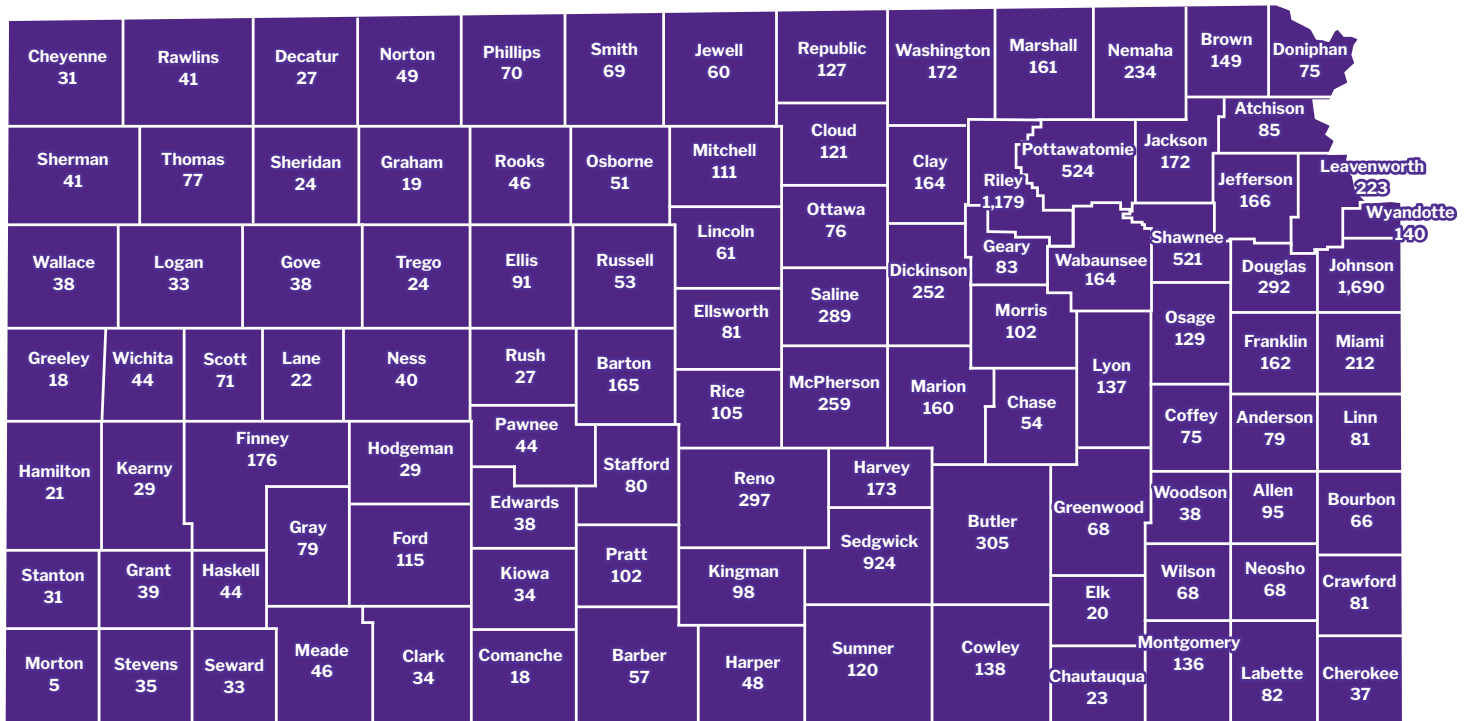

COLLEGE OF AGRICULTURE ALUMNI BY COUNTY

Allen	95	Finney	176	Logan	33	Rooks	46
Anderson	79	Ford	115	Lyon	137	Rush	27
Atchison	85	Franklin	162	Marion	160	Russell	53
Barber	57	Geary	83	Marshall	161	Saline	289
Barton	165	Gove	38	McPherson	259	Scott	71
Bourbon	66	Graham	19	Meade	46	Sedgwick	924
Brown	149	Grant	39	Miami	212	Seward	33
Butler	305	Gray	79	Mitchell	111	Shawnee	521
Chase	54	Greeley	18	Montgomery	136	Sheridan	24
Chautauqua	23	Greenwood	68	Morris	102	Sherman	41
Cherokee	37	Hamilton	21	Morton	5	Smith	69
Cheyenne	31	Harper	48	Nemaha	234	Stafford	80
Clark	34	Harvey	173	Neosho	68	Stanton	31
Clay	164	Haskell	44	Ness	40	Stevens	35
Cloud	121	Hodgeman	29	Norton	49	Sumner	120
Coffey	75	Jackson	172	Osage	129	Thomas	77
Comanche	18	Jefferson	166	Osborne	51	Trego	24
Cowley	138	Jewell	60	Ottawa	76	Wabaunsee	164
Crawford	81	Johnson	1,690	Pawnee	44	Wallace	38
Decatur	27	Kearny	29	Phillips	70	Washington	172
Dickinson	252	Kingman	98	Pottawatomie	524	Wichita	44
Doniphan	75	Kiowa	34	Pratt	102	Wilson	68
Douglas	292	Labette	82	Rawlins	41	Woodson	38
Edwards	38	Lane	22	Reno	297	Wyandotte	140
Elk	20	Leavenworth	223	Republic	127		
Ellis	91	Lincoln	61	Rice	105		
Ellsworth	81	Linn	81	Riley	1,179		

TOTAL 14,110

COLLEGE OF AGRICULTURE ALUMNI BY STATE & TERRITORY

Alabama	59	Massachusetts	78	Tennessee	184
Alaska	27	Michigan	175	Texas	1,010
Arizona	213	Minnesota	356	Utah	60
Arkansas	191	Mississippi	34	Vermont	15
California	541	Missouri	1,236	Virginia	192
Colorado	772	Montana	78	Washington	211
Connecticut	45	Nebraska	773	West Virginia	14
Delaware	15	Nevada	42	Wisconsin	195
District of Columbia	27	New Hampshire	18	Wyoming	88
Florida	381	New Jersey	103		
Georgia	197	New Mexico	78		
Hawaii	22	New York	170		
Idaho	97	North Carolina	237		
Illinois	499	North Dakota	51		
Indiana	232	Ohio	214		
Iowa	427	Oklahoma	397		
Kansas	14,110	Oregon	144		
Kentucky	93	Pennsylvania	173		
Louisiana	51	Rhode Island	5		
Maine	19	South Carolina	84		
Maryland	128	South Dakota	105		