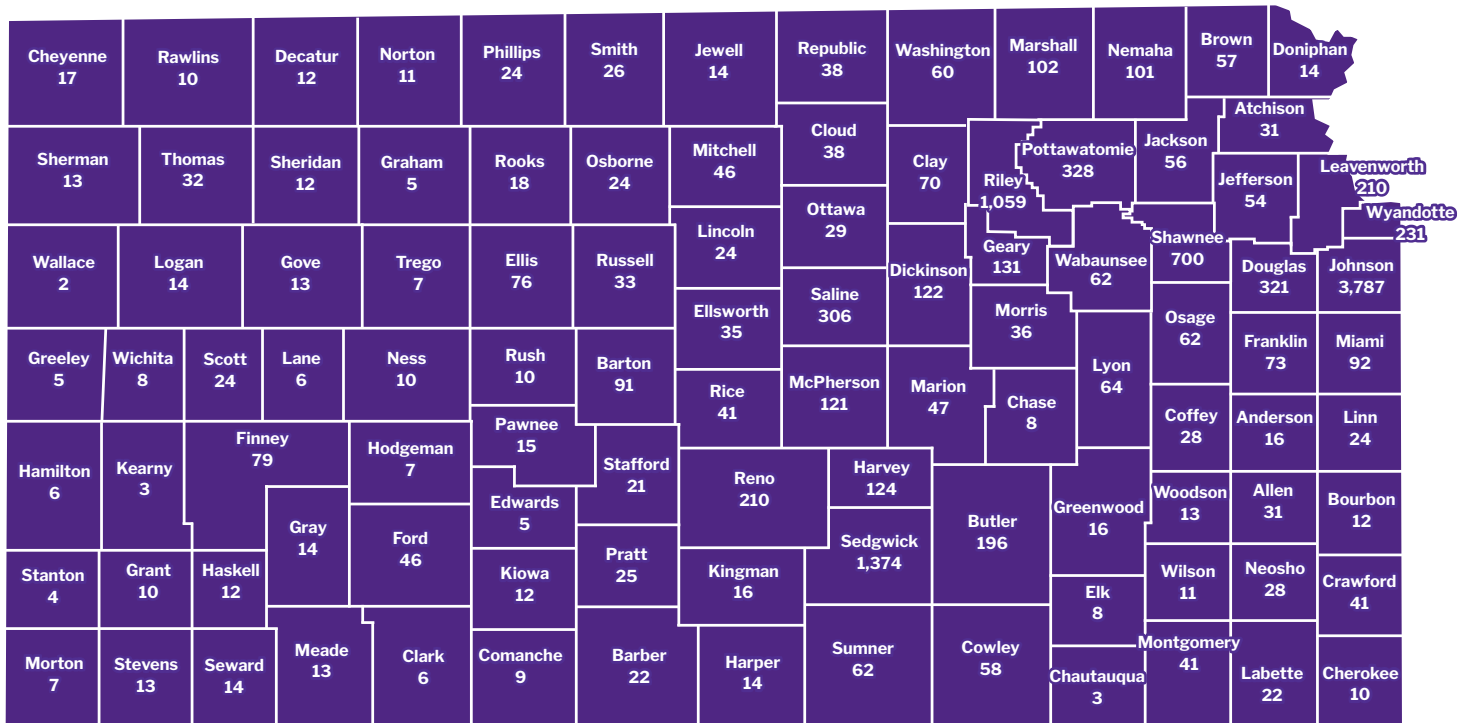

# COLLEGE OF HEALTH AND HUMAN SCIENCES BY COUNTY

Allen	31	Finney	79	Logan	14	Rooks	18
Anderson	16	Ford	46	Lyon	64	Rush	10
Atchison	31	Franklin	73	Marion	47	Russell	33
Barber	22	Geary	131	Marshall	102	Saline	306
Barton	91	Gove	13	McPherson	121	Scott	24
Bourbon	12	Graham	5	Meade	13	Sedgwick	1,374
Brown	57	Grant	10	Miami	92	Seward	14
Butler	196	Gray	14	Mitchell	46	Shawnee	700
Chase	8	Greeley	5	Montgomery	41	Sheridan	12
Chautauqua	3	Greenwood	16	Morris	36	Sherman	13
Cherokee	10	Hamilton	6	Morton	7	Smith	26
Cheyenne	17	Harper	14	Nemaha	101	Stafford	21
Clark	6	Harvey	124	Neosho	28	Stanton	4
Clay	70	Haskell	12	Ness	10	Stevens	13
Cloud	38	Hodgeman	7	Norton	11	Sumner	62
Coffey	28	Jackson	56	Osage	62	Thomas	32
Comanche	9	Jefferson	54	Osborne	24	Trego	7
Cowley	58	Jewell	14	Ottawa	29	Wabaunsee	62
Crawford	41	Johnson	3,787	Pawnee	15	Wallace	2
Decatur	12	Kearny	3	Phillips	24	Washington	60
Dickinson	122	Kingman	16	Pottawatomie	328	Wichita	8
Doniphan	14	Kiowa	12	Pratt	25	Wilson	11
Douglas	321	Labette	22	Rawlins	10	Woodson	13
Edwards	5	Lane	6	Reno	210	Wyandotte	231
Elk	8	Leavenworth	210	Republic	38		
Ellis	76	Lincoln	24	Rice	41		
Ellsworth	35	Linn	24	Riley	1,059		