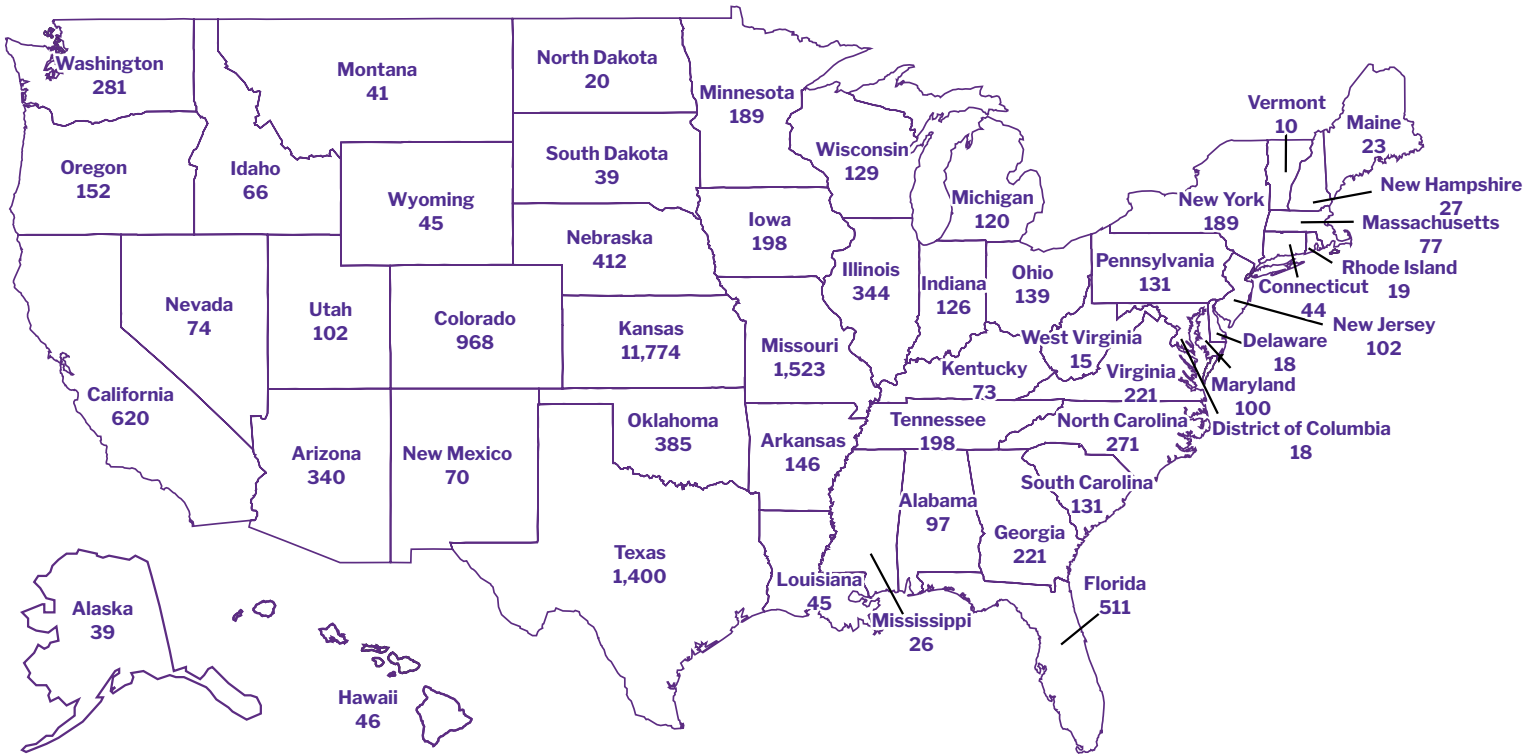

COLLEGE OF HEALTH AND HUMAN SCIENCES BY STATE & TERRITORY

Alabama	97	Massachusetts	77	Tennessee	198
Alaska	39	Michigan	120	Texas	1,400
Arizona	340	Minnesota	189	Utah	102
Arkansas	146	Mississippi	26	Vermont	10
California	620	Missouri	1,523	Virginia	221
Colorado	968	Montana	41	Washington	281
Connecticut	44	Nebraska	412	West Virginia	15
Delaware	18	Nevada	74	Wisconsin	129
District of Columbia	18	New Hampshire	27	Wyoming	45
Florida	511	New Jersey	102		
Georgia	221	New Mexico	70	U.S. Territories not represented on the map	
Hawaii	46	New York	189	American Samoa	0
Idaho	66	North Carolina	271	Army and Air Force Post Offices - Europe	17
Illinois	344	North Dakota	20	Army and Air Force Post Offices - Pacific	9
Indiana	126	Ohio	139	Guam	1
Iowa	198	Oklahoma	385	Northern Mariana Islands	0
Kansas	11,774	Oregon	152	Puerto Rico	7
Kentucky	73	Pennsylvania	131	Virgin Islands	1
Louisiana	45	Rhode Island	19		
Maine	23	South Carolina	131		
Maryland	100	South Dakota	39		

TOTAL
22,390