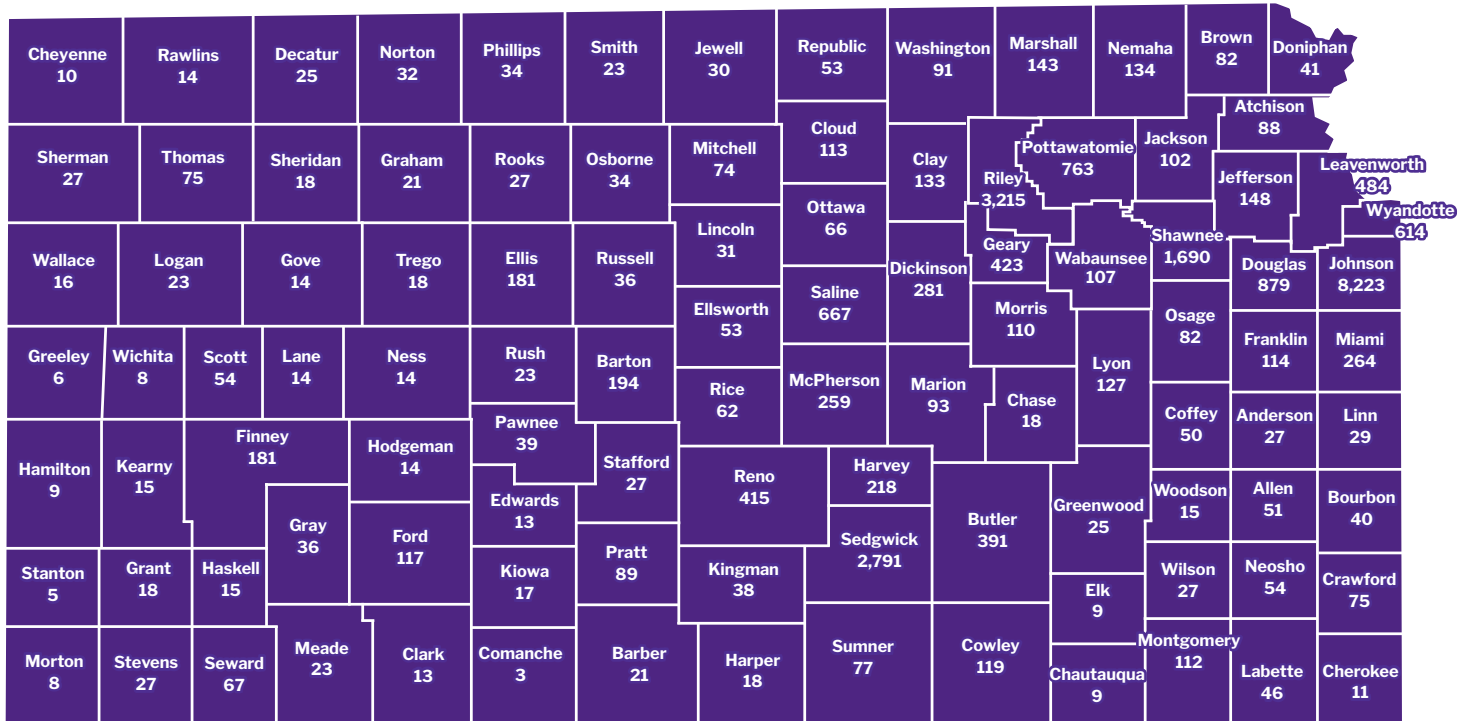

COLLEGE OF ARTS AND SCIENCES ALUMNI BY COUNTY

Allen	51	Finney	181	Logan	23	Rooks	27
Anderson	27	Ford	117	Lyon	127	Rush	23
Atchison	88	Franklin	114	Marion	93	Russell	36
Barber	21	Geary	423	Marshall	143	Saline	667
Barton	194	Gove	14	McPherson	259	Scott	54
Bourbon	40	Graham	21	Meade	23	Sedgwick	2,791
Brown	82	Grant	18	Miami	264	Seward	67
Butler	391	Gray	36	Mitchell	74	Shawnee	1,690
Chase	18	Greeley	6	Montgomery	112	Sheridan	18
Chautauqua	9	Greenwood	25	Morris	110	Sherman	27
Cherokee	11	Hamilton	9	Morton	8	Smith	23
Cheyenne	10	Harper	18	Nemaha	134	Stafford	27
Clark	13	Harvey	218	Neosho	54	Stanton	5
Clay	133	Haskell	15	Ness	14	Stevens	27
Cloud	113	Hodgeman	14	Norton	32	Sumner	77
Coffey	50	Jackson	102	Osage	82	Thomas	75
Comanche	3	Jefferson	148	Osborne	34	Trego	18
Cowley	119	Jewell	30	Ottawa	66	Wabaunsee	107
Crawford	75	Johnson	8,223	Pawnee	39	Wallace	16
Decatur	25	Kearny	15	Phillips	34	Washington	91
Dickinson	281	Kingman	38	Pottawatomie	763	Wichita	8
Doniphan	41	Kiowa	17	Pratt	89	Wilson	27
Douglas	879	Labette	46	Rawlins	14	Woodson	15
Edwards	13	Lane	14	Reno	415	Wyandotte	614
Elk	9	Leavenworth	484	Republic	53		
Ellis	181	Lincoln	31	Rice	62		
Ellsworth	53	Linn	29	Riley	3,215		

TOTAL 26,202

COLLEGE OF ARTS AND SCIENCES ALUMNI BY STATE & TERRITORY

Alabama	221	Massachusetts	283	Tennessee	413
Alaska	101	Michigan	353	Texas	3,273
Arizona	873	Minnesota	535	Utah	190
Arkansas	369	Mississippi	95	Vermont	30
California	2,007	Missouri	3,779	Virginia	846
Colorado	2,401	Montana	158	Washington	781
Connecticut	148	Nebraska	899	West Virginia	57
Delaware	57	Nevada	217	Wisconsin	346
District of Columbia	121	New Hampshire	61	Wyoming	110
Florida	1,262	New Jersey	272		
Georgia	615	New Mexico	303		
Hawaii	112	New York	601		
Idaho	178	North Carolina	643		
Illinois	905	North Dakota	78		
Indiana	333	Ohio	436		
Iowa	458	Oklahoma	897		
Kansas	26,202	Oregon	498		
Kentucky	206	Pennsylvania	470		
Louisiana	179	Rhode Island	42		
Maine	76	South Carolina	274		
Maryland	429	South Dakota	138		