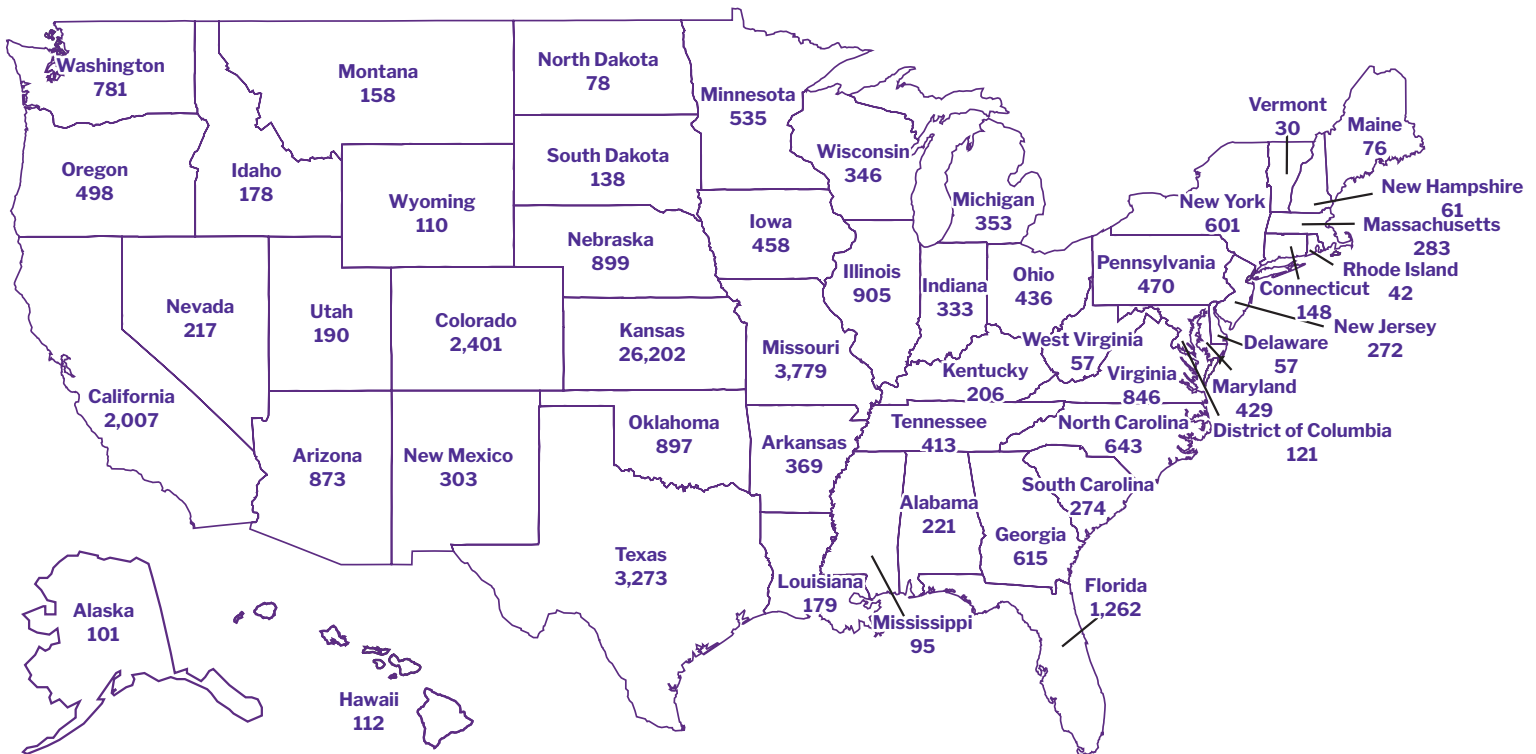

COLLEGE OF ARTS AND SCIENCES ALUMNI BY COUNTY

Allen	51	Finney	181	Logan	23	Rooks	27
Anderson	27	Ford	117	Lyon	127	Rush	23
Atchison	88	Franklin	114	Marion	93	Russell	36
Barber	21	Geary	423	Marshall	143	Saline	667
Barton	194	Gove	14	McPherson	259	Scott	54
Bourbon	40	Graham	21	Meade	23	Sedgwick	2,791
Brown	82	Grant	18	Miami	264	Seward	67
Butler	391	Gray	36	Mitchell	74	Shawnee	1,690
Chase	18	Greeley	6	Montgomery	112	Sheridan	18
Chautauqua	9	Greenwood	25	Morris	110	Sherman	27
Cherokee	11	Hamilton	9	Morton	8	Smith	23
Cheyenne	10	Harper	18	Nemaha	134	Stafford	27
Clark	13	Harvey	218	Neosho	54	Stanton	5
Clay	133	Haskell	15	Ness	14	Stevens	27
Cloud	113	Hodgeman	14	Norton	32	Sumner	77
Coffey	50	Jackson	102	Osage	82	Thomas	75
Comanche	3	Jefferson	148	Osborne	34	Trego	18
Cowley	119	Jewell	30	Ottawa	66	Wabaunsee	107
Crawford	75	Johnson	8,223	Pawnee	39	Wallace	16
Decatur	25	Kearny	15	Phillips	34	Washington	91
Dickinson	281	Kingman	38	Pottawatomie	763	Wichita	8
Doniphan	41	Kiowa	17	Pratt	89	Wilson	27
Douglas	879	Labette	46	Rawlins	14	Woodson	15
Edwards	13	Lane	14	Reno	415	Wyandotte	614
Elk	9	Leavenworth	484	Republic	53		
Ellis	181	Lincoln	31	Rice	62		
Ellsworth	53	Linn	29	Riley	3,215		

TOTAL 26,202

COLLEGE OF ARTS AND SCIENCES ALUMNI BY STATE & TERRITORY

Alabama	221	Massachusetts	283	Tennessee	413
Alaska	101	Michigan	353	Texas	3,273
Arizona	873	Minnesota	535	Utah	190
Arkansas	369	Mississippi	95	Vermont	30
California	2,007	Missouri	3,779	Virginia	846
Colorado	2,401	Montana	158	Washington	781
Connecticut	148	Nebraska	899	West Virginia	57
Delaware	57	Nevada	217	Wisconsin	346
District of Columbia	121	New Hampshire	61	Wyoming	110
Florida	1,262	New Jersey	272		
Georgia	615	New Mexico	303		
Hawaii	112	New York	601		
Idaho	178	North Carolina	643		
Illinois	905	North Dakota	78		
Indiana	333	Ohio	436		
Iowa	458	Oklahoma	897		
Kansas	26,202	Oregon	498		
Kentucky	206	Pennsylvania	470		
Louisiana	179	Rhode Island	42		
Maine	76	South Carolina	274		
Maryland	429	South Dakota	138		